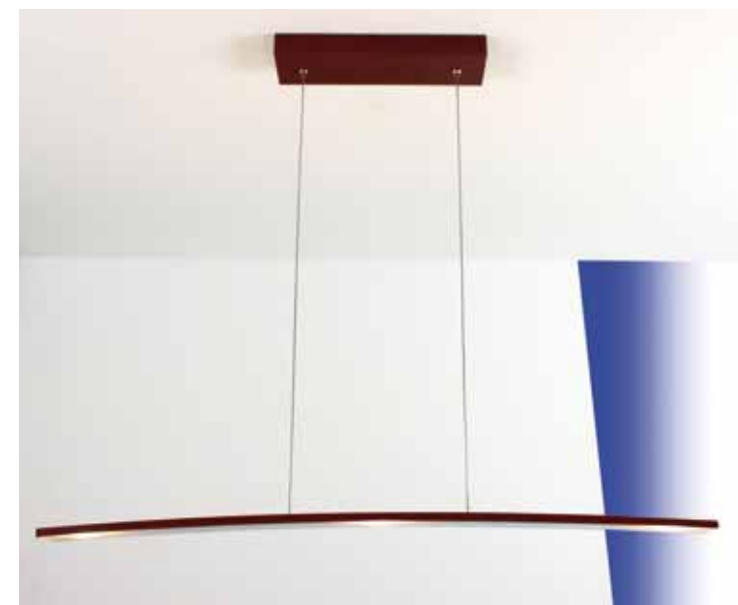

359 905 09

Hängeleuchte 5-flammig
hanging lamp 5-light
* 2 x LED 419 lm – 4,5 W
3 x LED 576 lm – 6,7 W / 2.566 lm cpl
↔ 100 cm ↓ max. 140 cm
höhenstellbar, Tastdimmer
adjustable in height, pushbutton dimmer

incl. LED 2700 K / Ra85