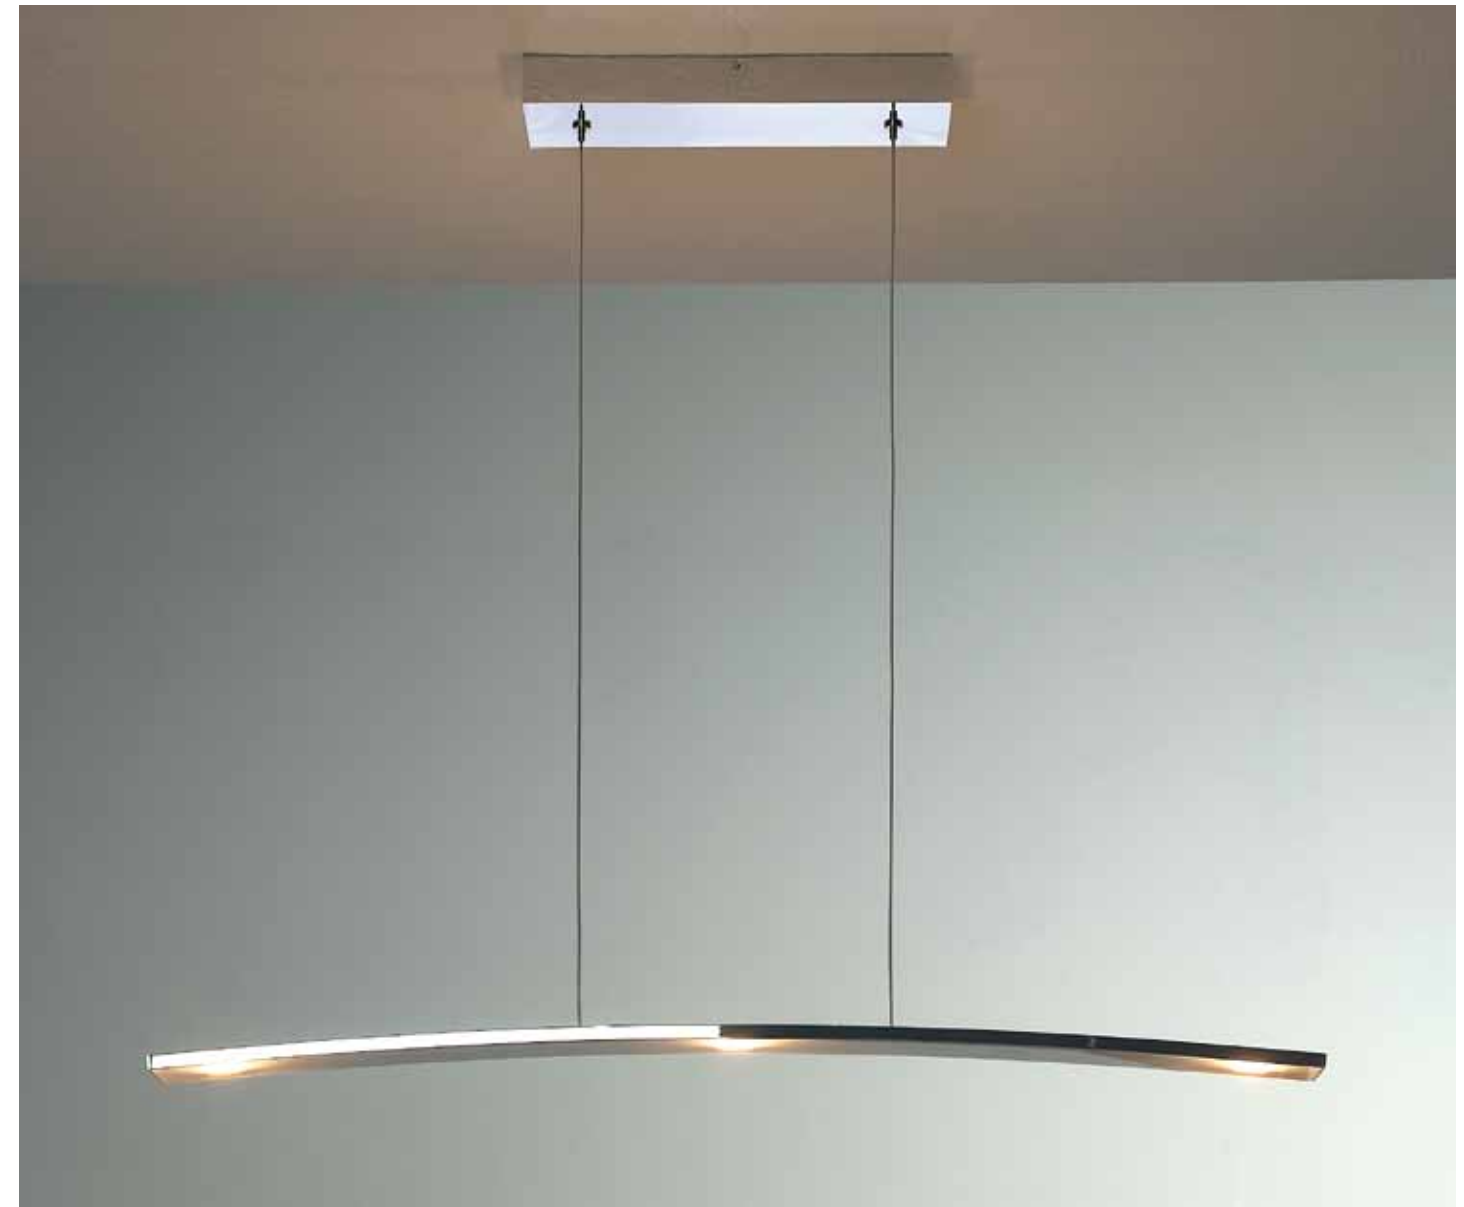

358 905 09

Hängeleuchte 5-flammig
hanging lamp 5-light

* 2 x LED 419 lm – 4,5 W
3 x LED 576 lm – 6,7 W / 2.566 lm cpl
☒ ↔ 100 cm ↓ max. 140 cm

höhenstellbar, Tastdimmer
adjustable in height, pushbutton dimmer

incl. LED 2700 K / Ra85