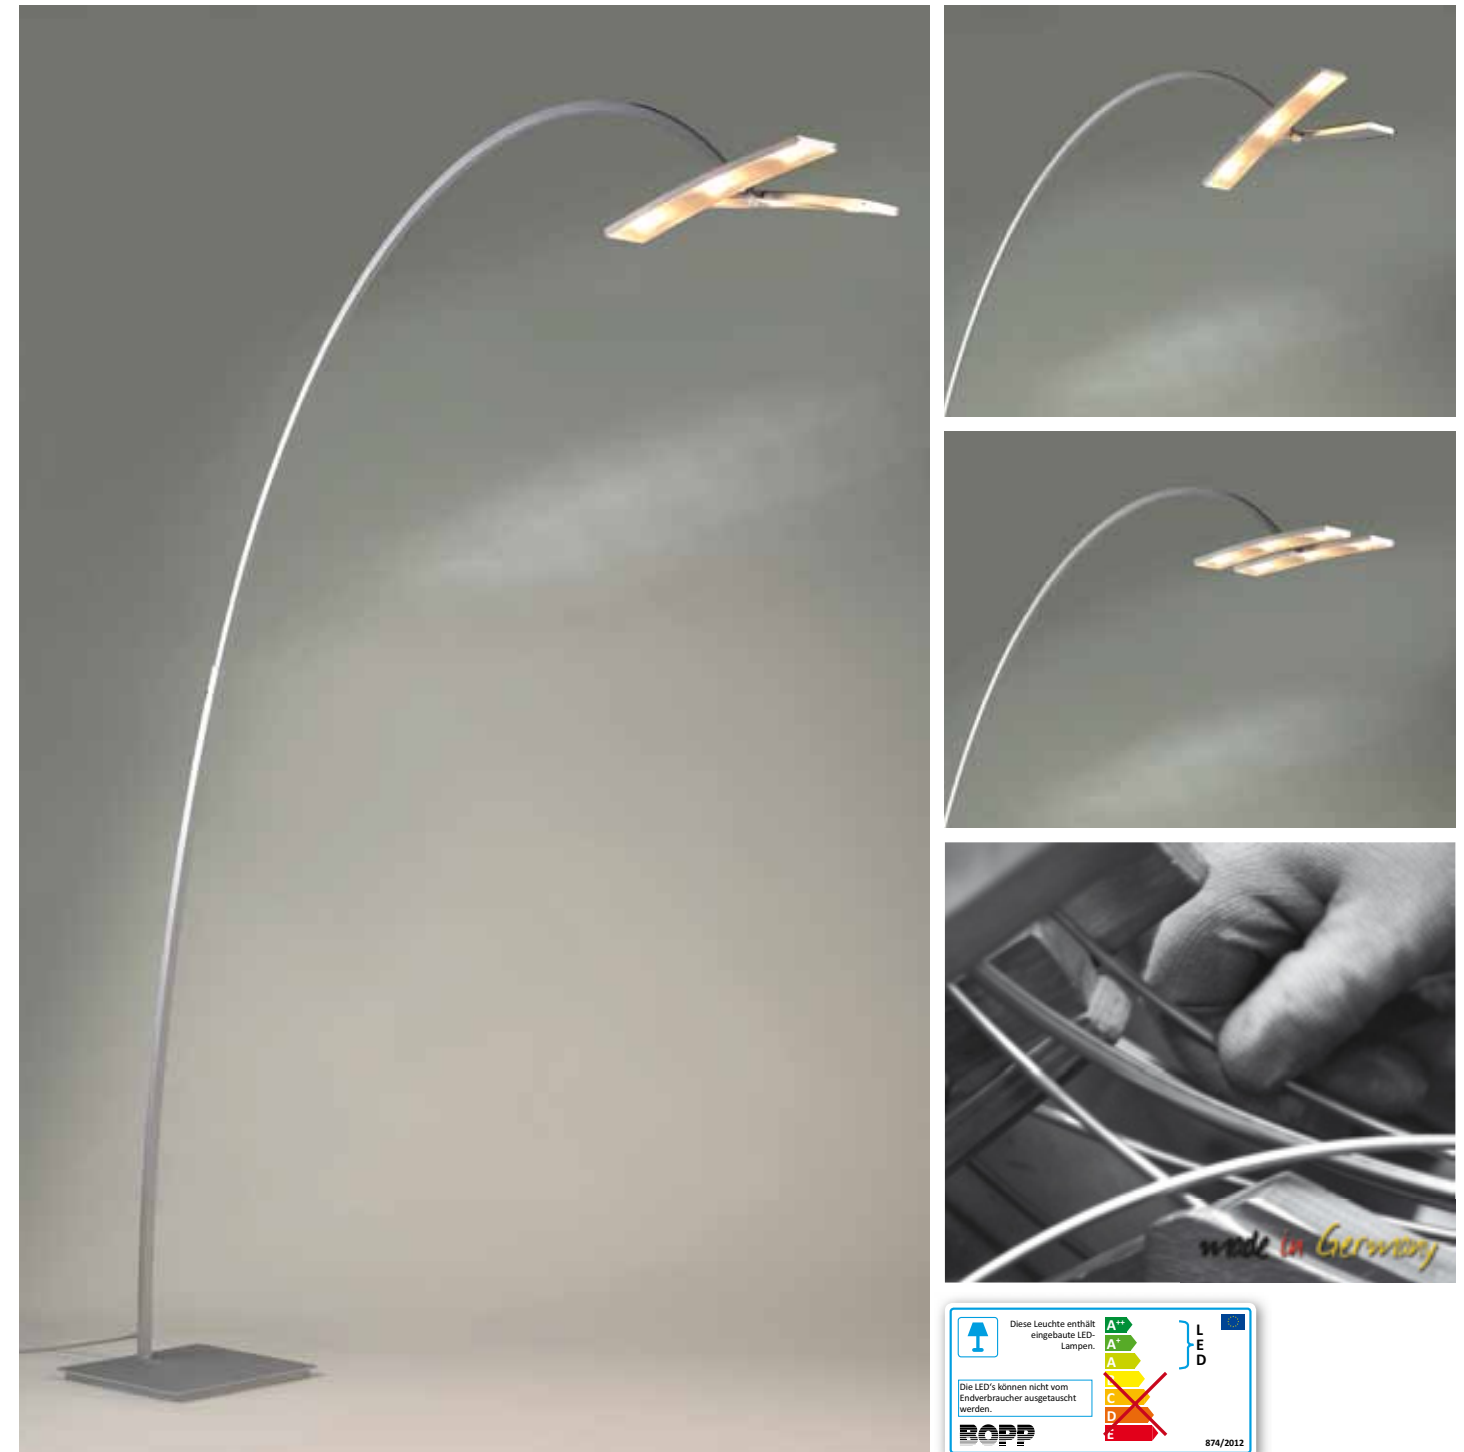

273 406 09

Stehleuchte 6-flammig
floor lamp 6-light

* 6 x LED 576 lm – 6,7 W / 3.456 lm cpl
↕ → 170 cm 1220 cm

Tastdimmer
pushbutton dimmer

incl. LED 2700 K / Ra85