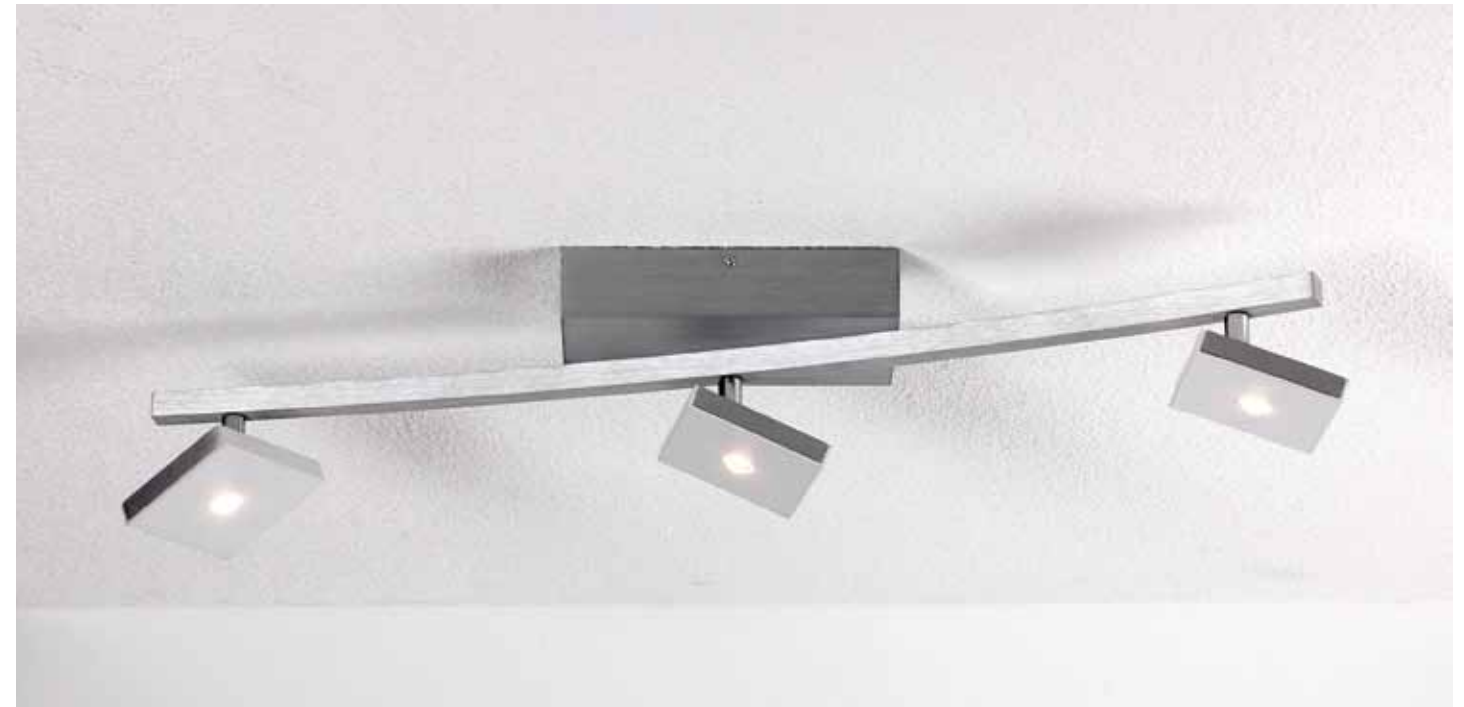

DOMINO

Aluminium geschliffen, weiß / *brushed aluminium, white*

324 402 09
Stehleuchte 2-flammig
floor lamp 2-light   * 2 x LED 419 lm – 4,5 W / 838 lm cpl
☒ ↑ 155 cm   Lichtelemente kipp-/drehbar
light elements can be tilted and rotated

324 501 09
Wandleuchte 1-flammig
wall lamp 1-light   * 1 x LED 419 lm – 4,5 W / 419 lm cpl
☒ ↓ 10 cm ↔ 10 cm ↔ 14 cm   Lichtelement kipp-/drehbar
light element can be tilted and rotated

324 803 09
Deckenleuchte 3-flammig
ceiling lamp 3-light   * 3 x LED 419 lm – 4,5 W / 1.257 lm cpl
☒ ↔ 67 cm ↓ 13 cm   Lichtelemente kipp-/drehbar, dimmbar
light elements can be tilted and rotated, dimmable

324 802 09
Deckenleuchte 2-flammig
ceiling lamp 2-light   * 2 x LED 419 lm – 4,5 W / 838 lm cpl
☒ ↔ 50 cm ↓ 13 cm   Lichtelemente kipp-/drehbar, dimmbar
light elements can be tilted and rotated, dimmable

324 804 09
Deckenleuchte 4-flammig
ceiling lamp 4-light   * 4 x LED 419 lm – 4,5 W / 1.676 lm cpl
☒ ↔ 85 cm ↓ 13 cm   Lichtelemente kipp-/drehbar, dimmbar
light elements can be tilted and rotated, dimmable

incl. LED 2700 K / Ra85