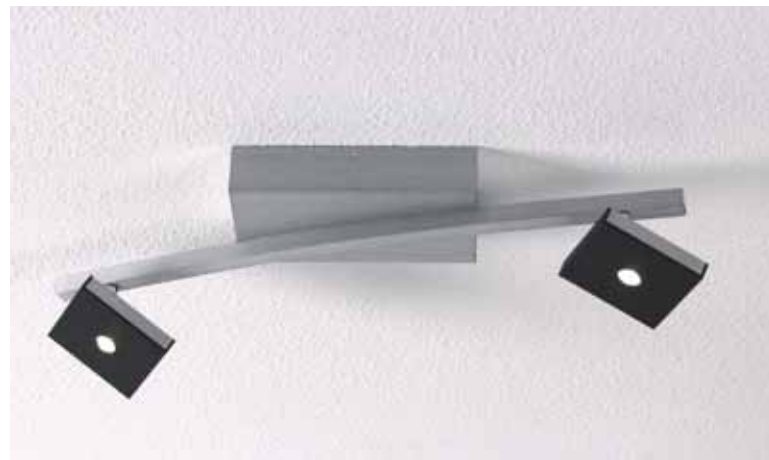

DOMINO

Aluminium geschliffen, schwarz / brushed aluminium, black

325 402 09
Stehleuchte 2-flammig
floor lamp 2-light
✱ 2 x LED 419 lm – 4,5 W / 838 lm cpl
⏏ ↑ 155 cm
Lichtelemente kipp-/drehbar
light elements can be tilted and rotated