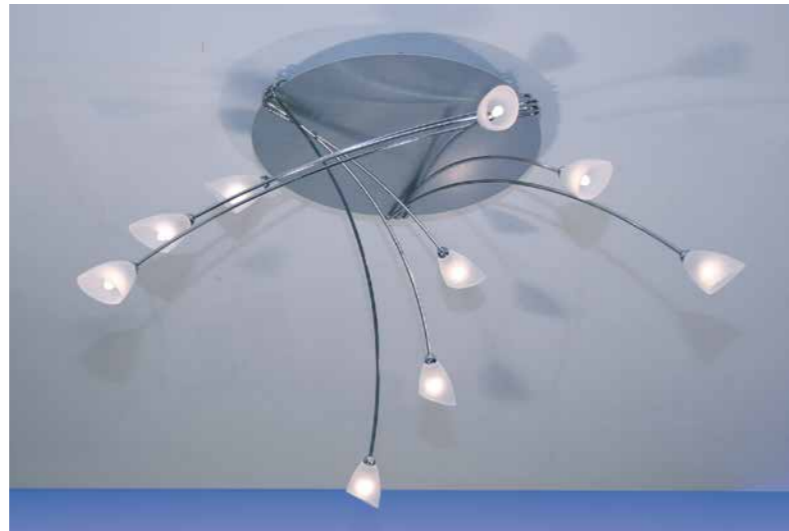

CAMPO

Aluminium geschliffen – Edelstahl, Glas weiß
brushed aluminium – stainless steel, glass white

175 815 24

Deckenleuchte 15-flammig
ceiling lamp 15-light * 15 x G 4 – 10 W
☐ ∅ 80 cm ↓ 35 cm

175 809 24

Deckenleuchte 9-flammig
ceiling lamp 9-light * 9 x G 4 – 10 W
☐ ∅ 80 cm ↓ 35 cm

incl.

Ersatzglas / replacement glass: 707 002 01